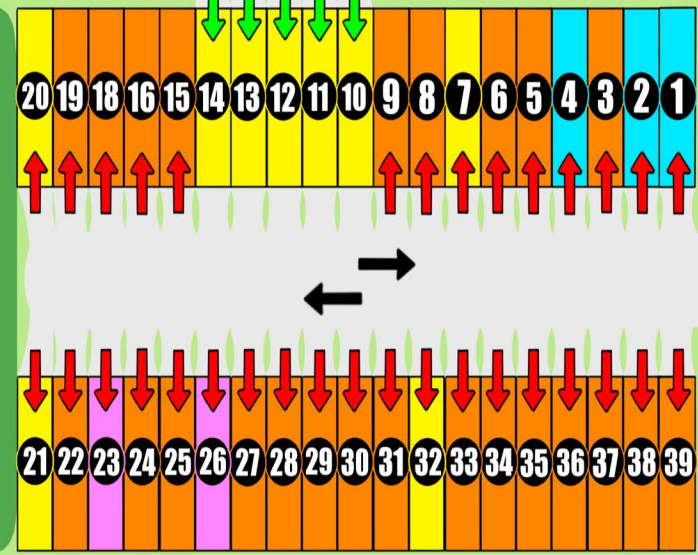

Parking Spaces

Storage Sheds

2nd Avenue

Deck

Yakima River

Phone (509) 588-5959
100 Abby Ave.
Benton City, WA 99320

LEGEND

- Orange square: 20/30 AMP
- Light blue square: 20/50 AMP
- Yellow square: 20/30/50 AMP
- Pink square: 30/50 AMP
- Red arrow: Back-In
- Green arrow: Pull-Through
- Tent icon: Tent Site
- Cabin icon: Vacation Cabin
- Dumpster icon: Dumpster
- Office icon: Office
- Shower/Restroom icon: Shower/Restroom
- Dog bag icon: Dog bag dispenser

Hwy 225