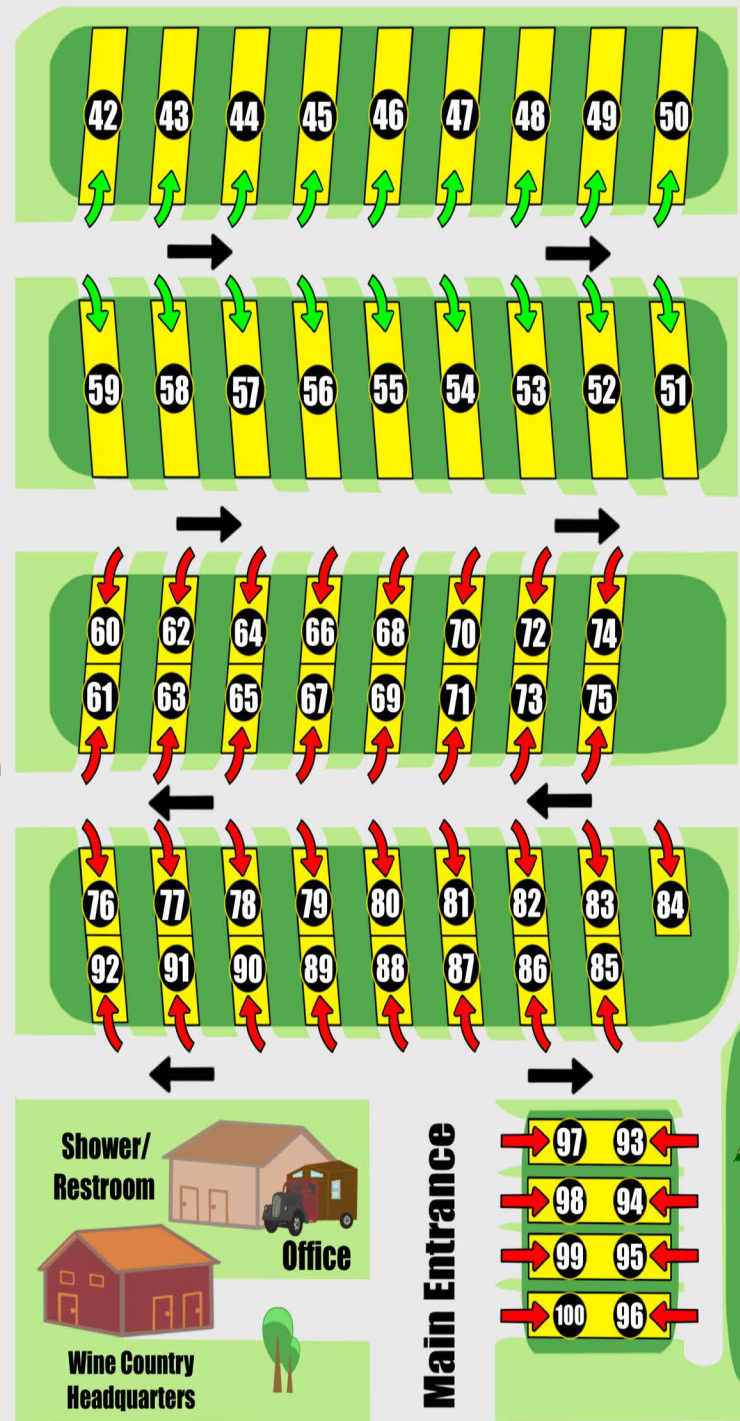

Parking Spaces

Storage Sheds

2nd Avenue

Deck

Yakima River

Phone (509) 588-5959
100 Abby Ave.
Benton City, WA 99320

LEGEND

- Orange square: 20/30 AMP
- Light blue square: 20/50 AMP
- Yellow square: 20/30/50 AMP
- Pink square: 30/50 AMP
- Red arrow: Back-In
- Green arrow: Pull-Through
- Tent icon: Tent Site
- Cabin icon: Vacation Cabin
- Dumpster icon: Dumpster
- Office icon: Office
- Shower/Restroom icon: Shower/Restroom
- Dog bag icon: Dog bag dispenser

Hwy 225